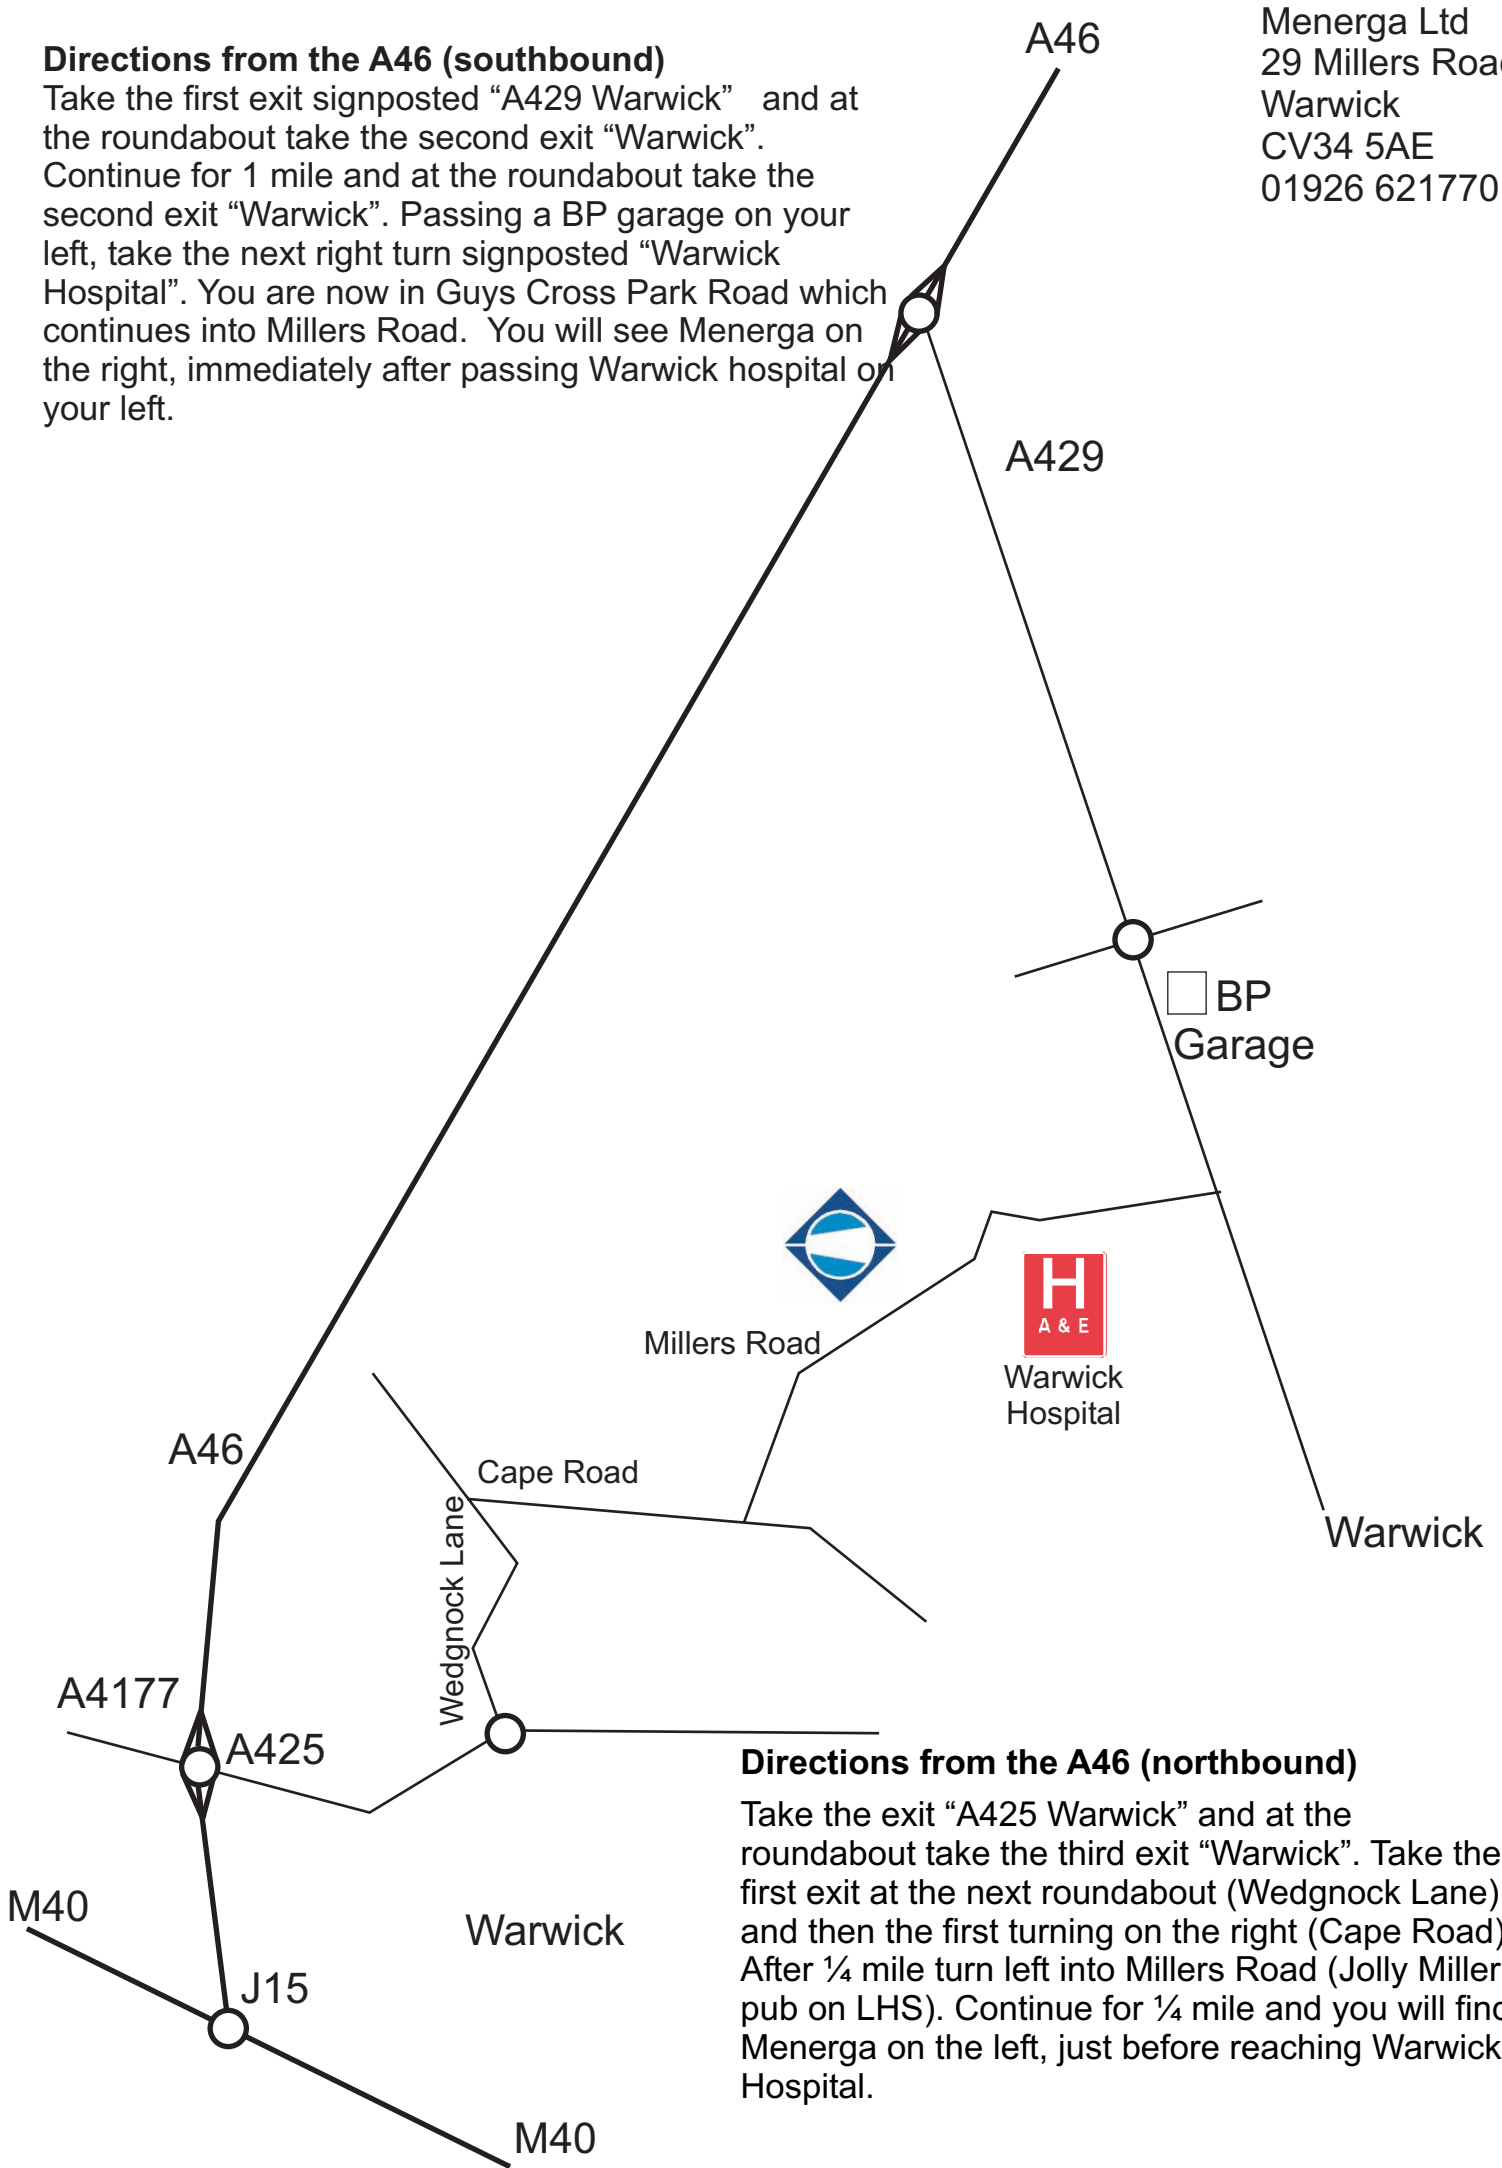

**Directions from the A46 (southbound)**

Take the first exit signposted "A429 Warwick" and at the roundabout take the second exit "Warwick". Continue for 1 mile and at the roundabout take the second exit "Warwick". Passing a BP garage on your left, take the next right turn signposted "Warwick Hospital". You are now in Guys Cross Park Road which continues into Millers Road. You will see Menerga on the right, immediately after passing Warwick hospital on your left.

Menerga Ltd  
29 Millers Road  
Warwick  
CV34 5AE  
01926 621770

**Directions from the A46 (northbound)**

Take the exit "A425 Warwick" and at the roundabout take the third exit "Warwick". Take the first exit at the next roundabout (Wedgnock Lane) and then the first turning on the right (Cape Road). After 1/4 mile turn left into Millers Road (Jolly Miller pub on LHS). Continue for 1/4 mile and you will find Menerga on the left, just before reaching Warwick Hospital.